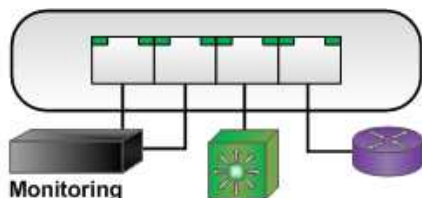

Full Duplex Fast & GigaBit Ethernet Monitoring Copper TAP series

C1R-1G

New
LOW POWER

Designed for cost effective connection and monitoring your network:

single Port Copper TAP

This TAP is a straight forward solution. It is a perfect connectivity product for various appliances like :

IDS (security) tools
Packet Flow Switches
Consolidating Tools
Network Monitoring
Protocol Analysis

In-Line it passively monitors all 7 protocol layers, It mirrors any packet size, bad CRC, VLAN traffic and sees both ends of full-duplex links.

- Non intrusive In-Line Monitoring
- Permanent Network Link guaranteed
- Bypass data on power failure
- Monitoring for all Protocol Levels
- Fully 802.3af and VoIP compliant
- No Package Loss
- Galvanic separation for maximum protection
- Redundant power option
- All In- and Out- Ports & all Monitor Ports at frontside
- Tested with major analysis & monitoring systems

General application: (common for all models)

For use with 2 Channel Hardware or Software Analyzer or Aggregation facilities/appliances at 10/100/1GbE Networks:

Available Models:

C1R-1G

single Port 10/100/1000 UTP TAP